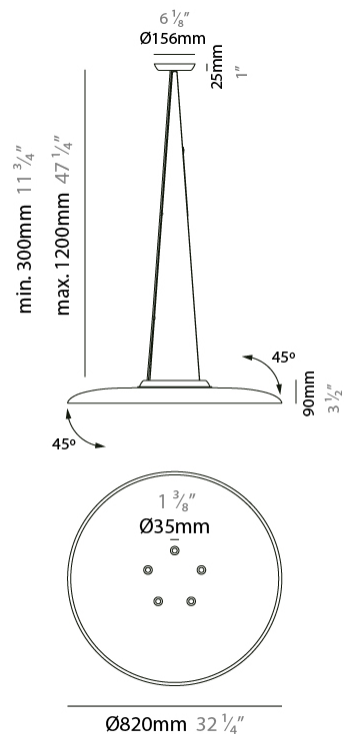

SONORA SUSPENSION

D111223- -

base number   Color   Finish
Temperature   Options

1. To build a product code in our configurator select the specify button on the base model # product page
2. To build a manual product code on this datasheet choose from the options listed below in blue font and add the suffix to the base model #

GENERAL

Series: Sonora
Partner: Ole
Division: Design
Installation: Suspension
Product Type: Acoustic
Mounting Location: Ceiling
Light Distribution: Adjustable

PHYSICAL

Shape: Disc
Diameter (mm): 820
Diameter (in): 32 1/4
Height (mm): 90
Height (in): 3 1/2
Max. Overall Height (mm): 1315
Max. Overall Height (in): 51 3/4
Fixture Finish: MBK
Holder Finish: MBK
Acoustic Finish: MGR / BEI / TER
Fixture Material: Acoustic / Aluminum
Primary Material: Acoustic
Cable Details: 3000mm / 118 1/8" Cable

ELECTRICAL

Lamp Type: LED
Input Wattage (W): 15
Dimming: Non-Dimming / DALI Dimming
Driver Included: No
Input Voltage (V): 120
Upon Request: 0-10V Dimming / Phase Dimming

LED

Color Temperature (°K): 3000 / 4000
Max. Delivered Lumen (lm): 1250 / 1310
CRI: >90 CRI
Lamp Life (hrs): 50000

OPTICAL

Adjustability: Tilt ±45°

RATINGS AND CERTIFICATIONS

Certified By: Certified for North American Standards
IP rating: IP20

PROJECT
TYPE
SPECIFIER
QUANTITY
DATE